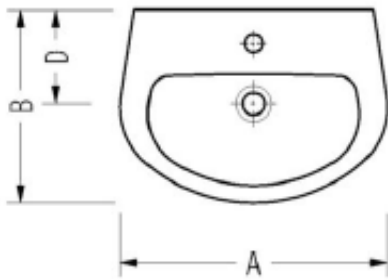

Brand : SEREL, Turkey
 Name : Friendly Wall hung washbasin
 Item Code : 6701 TDS 110AB
 6705 STL 110AB full pedesal
 Designer :
 Color / Finish : White
 Dimensions : 400 x 550 mm

- Product info:
- Wall mounted lavatory
 - With fixing bolts
 - Full pedestal
 - With overflow

- Add-ons:
- Basin mixer
 - Angle valve x 2
 - P-Trap

	A	B	C	D	G	H
+ 6744	450	330	145	175	625	575
6701	550	400	145	190	625	575
6737	600	435	145	190	625	575

Flushing of pipe must be done before fittings are installed. Failure to do so voids the warranty.
 Follow cleaning instructions and avoid using any harmful chemicals.
 All information is for reference only. Installation shall always be based on the specs provided with actual delivered items.
 For more info, visit www.kuysen.com