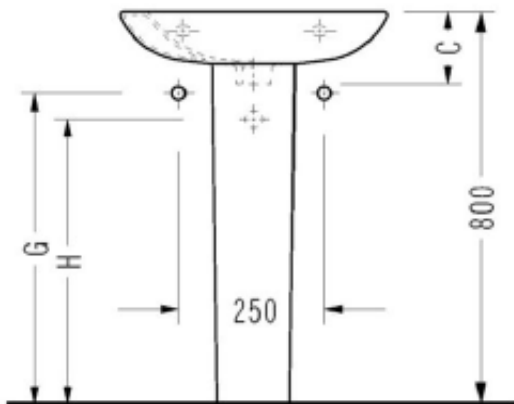

Brand : SEREL, Turkey
 Name : Friendly Wall hung washbasin
 Item Code : 6701 TDS 110AB
 6705 STL 110AB full pedesal
 Designer :
 Color / Finish : White
 Dimensions : 400 x 550 mm

- Product info:
- Wall mounted lavatory
 - With fixing bolts
 - Full pedestal
 - With overflow

- Add-ons:
- Basin mixer
 - Angle valve x 2
 - P-Trap

	A	B	C	D	G	H
+ 6744	450	330	145	175	625	575
6701	550	400	145	190	625	575
6737	600	435	145	190	625	575

Flushing of pipe must be done before fittings are installed. Failure to do so voids the warranty.
 Follow cleaning instructions and avoid using any harmful chemicals.
 All information is for reference only. Installation shall always be based on the specs provided with actual delivered items.
 For more info, visit www.kuysen.com